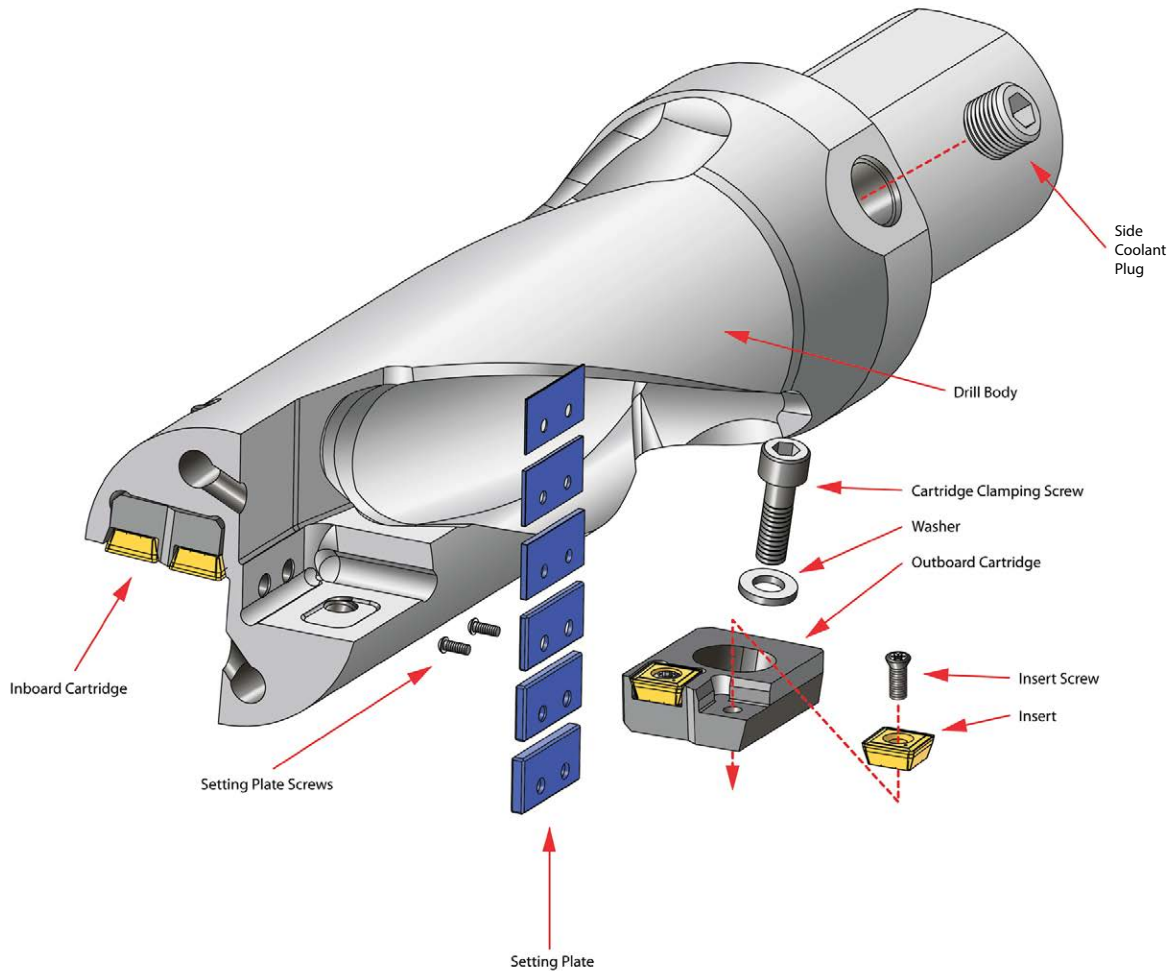

Series QA Drill Assembly

SERIES QA PACKAGE

Each drill will be packaged with the following:

- Drill Body - 1 piece
- Inboard Cartridge - 1 piece
- Outboard Cartridge - 1 piece
- Required Setting Plates
- Setting Plate Screws - 2 pieces
- Cartridge Screws - 2 pieces
- Insert Screws - 6 pieces (2 extra)
- Cartridge Washer - 2 pieces
- Wrenches/Drivers - 3 pieces (Cartridge, insert, setting plate)
- Side Coolant Plug - 1 piece

*** Order inserts separately.**