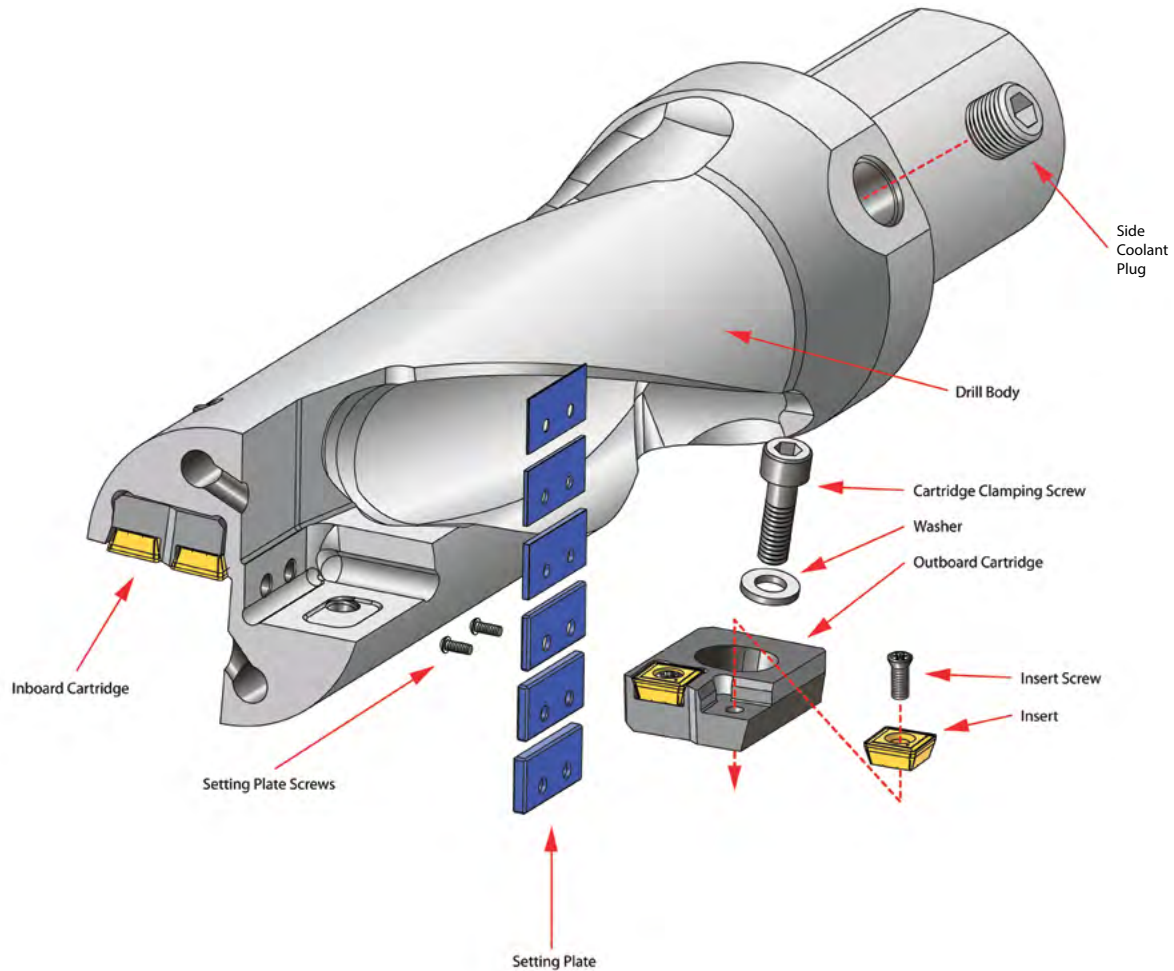

## Series QA Drill Assembly

### SERIES QA PACKAGE

Each drill will be packaged with the following:

- Drill Body - 1 piece
- Inboard Cartridge - 1 piece
- Outboard Cartridge - 1 piece
- Required Setting Plates
- Setting Plate Screws - 2 pieces
- Cartridge Screws - 2 pieces
- Insert Screws - 6 pieces (2 extra)
- Cartridge Washer - 2 pieces
- Wrenches/Drivers - 3 pieces (cartridge, insert, setting plate)
- Side Coolant Plug - 1 piece