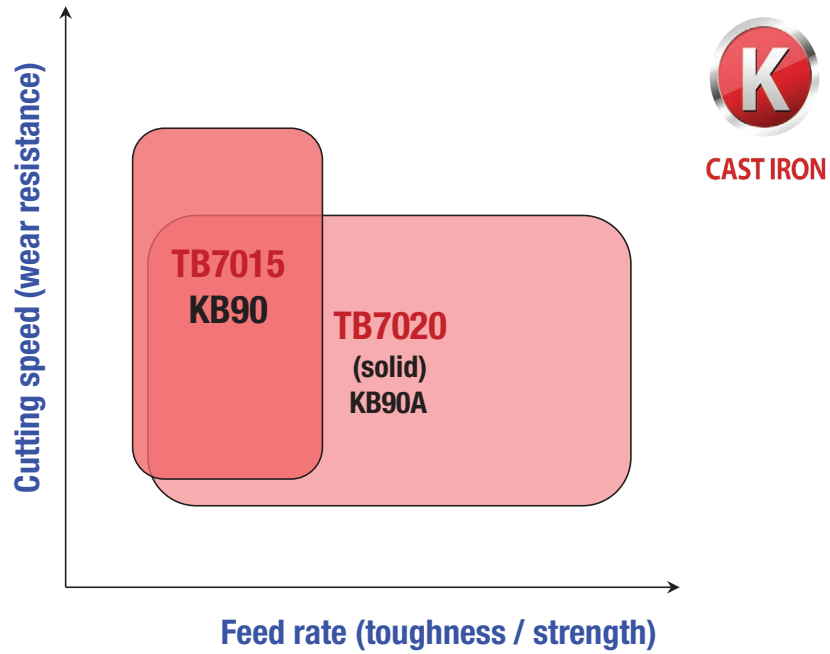

TTURN™ APPLICATION RANGE

PCBN FOR CAST IRON

Grade	Materials Category	Usage
TB7015 CBN	H25 - H35 K10 - K20	High Speed Turning of cast iron and general turning of carbide roll
TB7020 Solid CBN	K10 - K25	High Speed and light interrupted turning of cast iron. Solid CBN insert